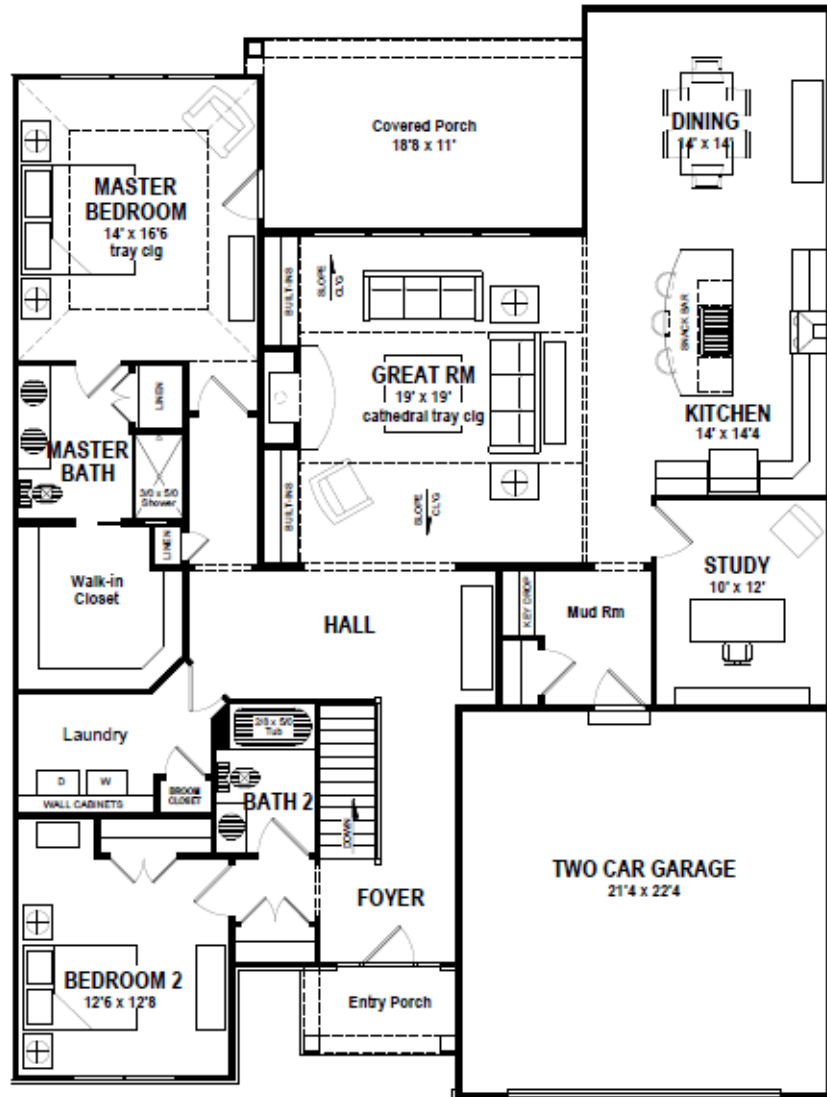

Option A

**BREWERTON UNIT A -2163 S.F.**  
W - 48'-0"  
D - 64'-0"

*Building in our community for over 35 years*

Option B

**BREWERTON UNIT AR -2163 S.F.**

W - 48'-0"

D - 64'-0"

*Building in our community for over 35 years*