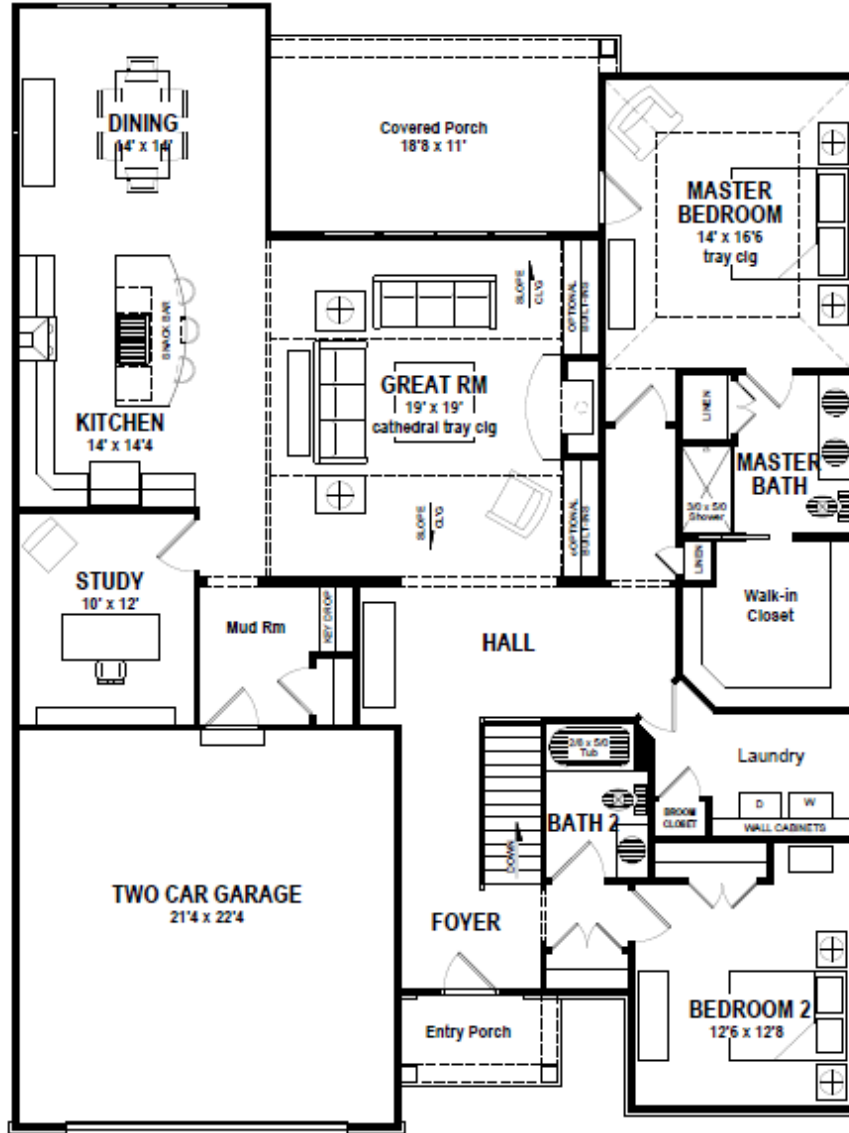

Option A

**BREWERTON UNIT A -2163 S.F.**  
W - 48'-0"  
D - 64'-0"

*Building in our community for over 35 years*

Option B

**BREWERTON UNIT AR -2163 S.F.**

W - 48'-0"

D - 64'-0"

*Building in our community for over 35 years*