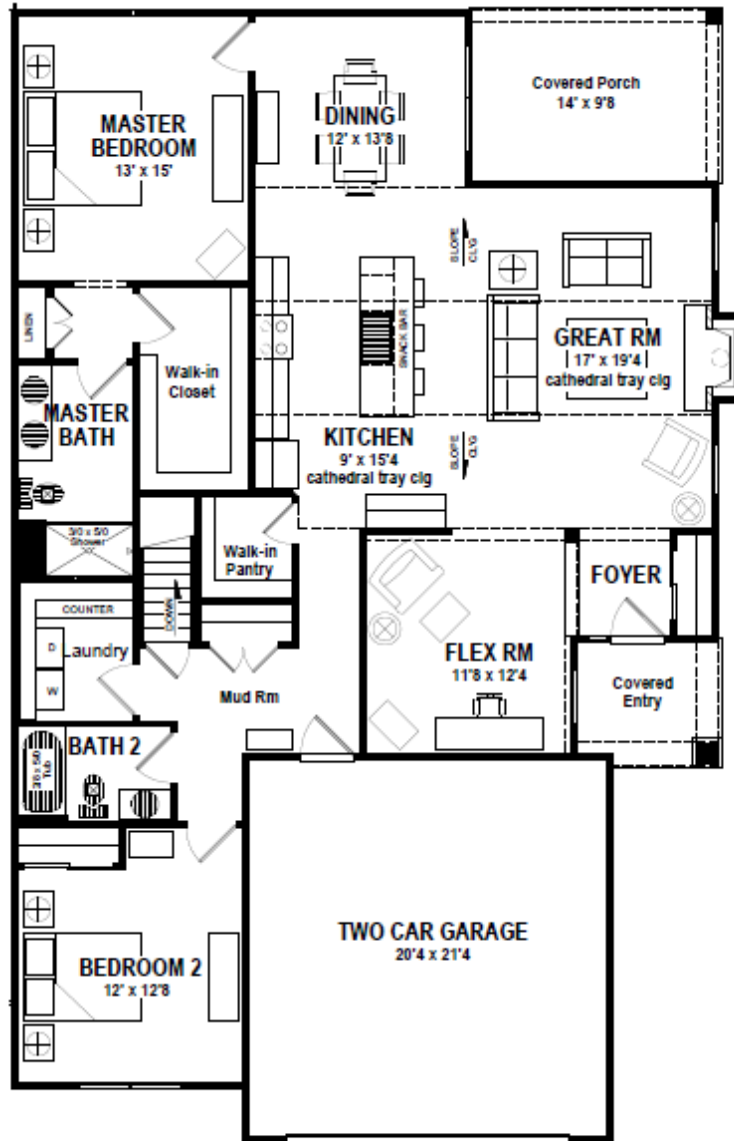

Option A

BREWERTON UNIT B - 1754 S.F.

W - 41'-6"

D - 64'-0"

Building in our community for over 35 years

Option B

BREWERTON UNIT BR -1754 S.F.
W - 41'-6"
D - 64'-0"

Building in our community for over 35 years