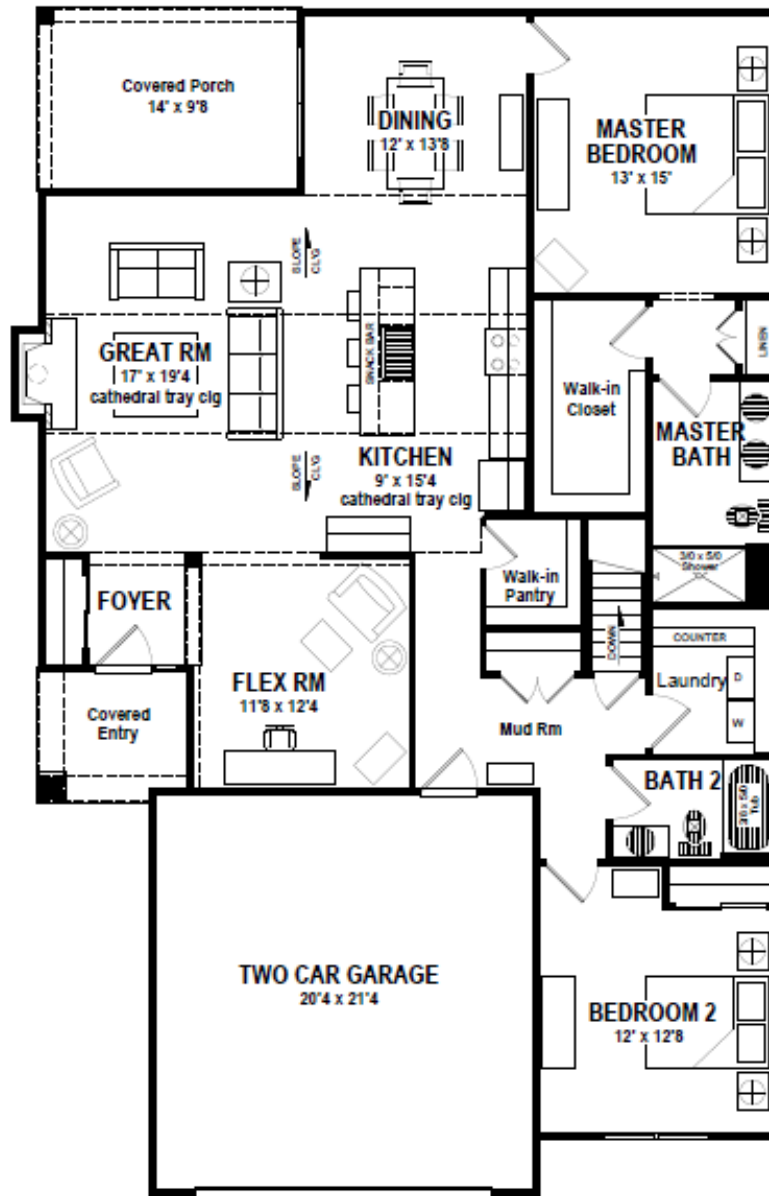

Option A

BREWERTON UNIT B - 1754 S.F.

W - 41'-6"

D - 64'-0"

Building in our community for over 35 years

Option B

BREWERTON UNIT BR -1754 S.F.
W - 41'-6"
D - 64'-0"

Building in our community for over 35 years