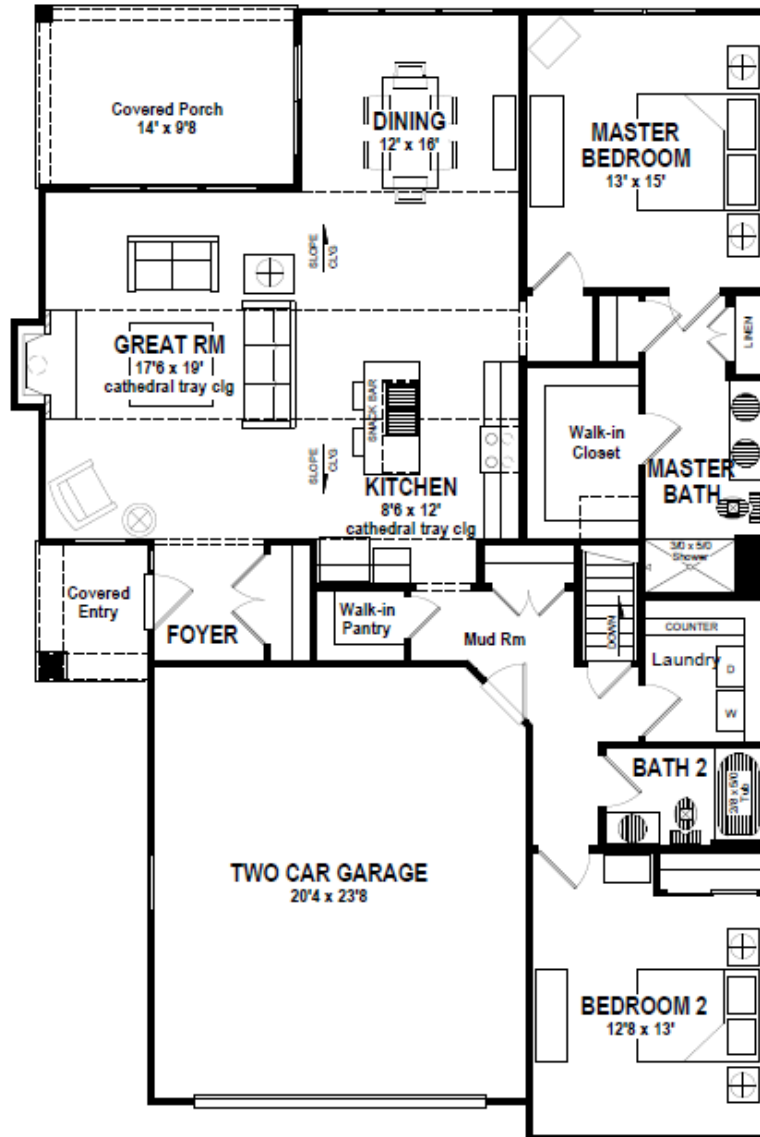

Option A

**BREWERTON UNIT C -1617 S.F.**

W - 41'-6"

D - 62'-0"

*Building in our community for over 35 years*

Option B

**BREWERTON UNIT CR -1617 S.F.**

W - 41'-8"

D - 62'-0"

*Building in our community for over 35 years*