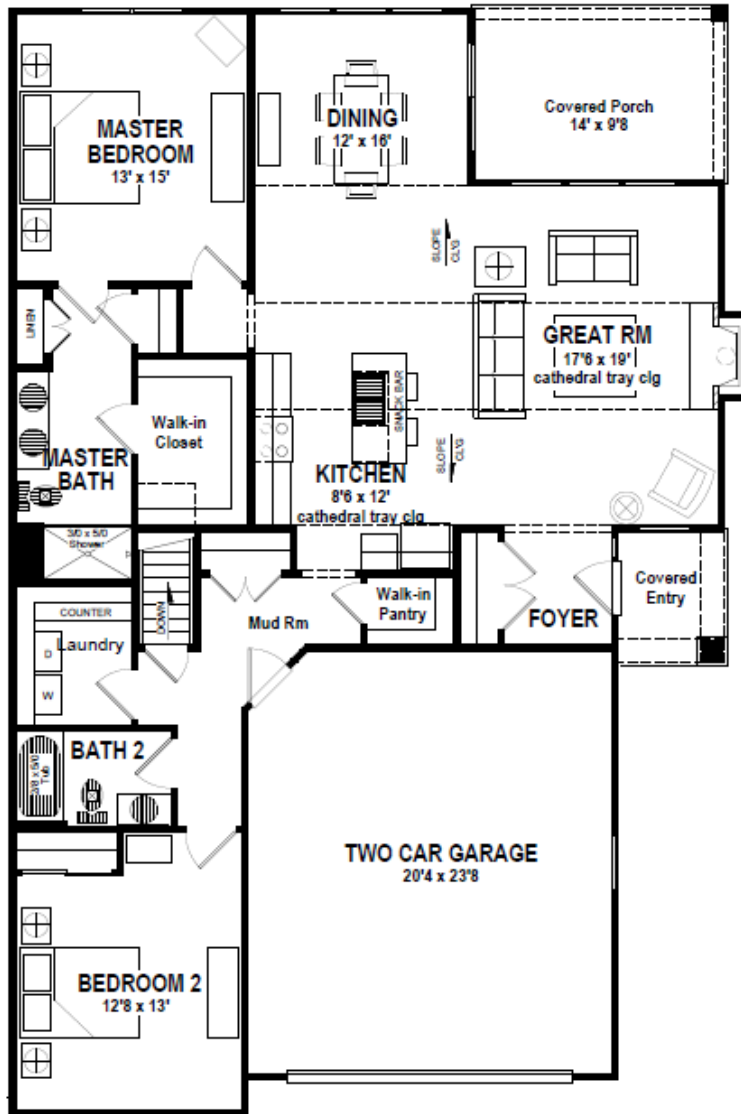

Option A

**BREWERTON UNIT C -1617 S.F.**

W - 41'-6"

D - 62'-0"

*Building in our community for over 35 years*

Option B

**BREWERTON UNIT CR -1617 S.F.**

W - 41'-8"

D - 62'-0"

*Building in our community for over 35 years*